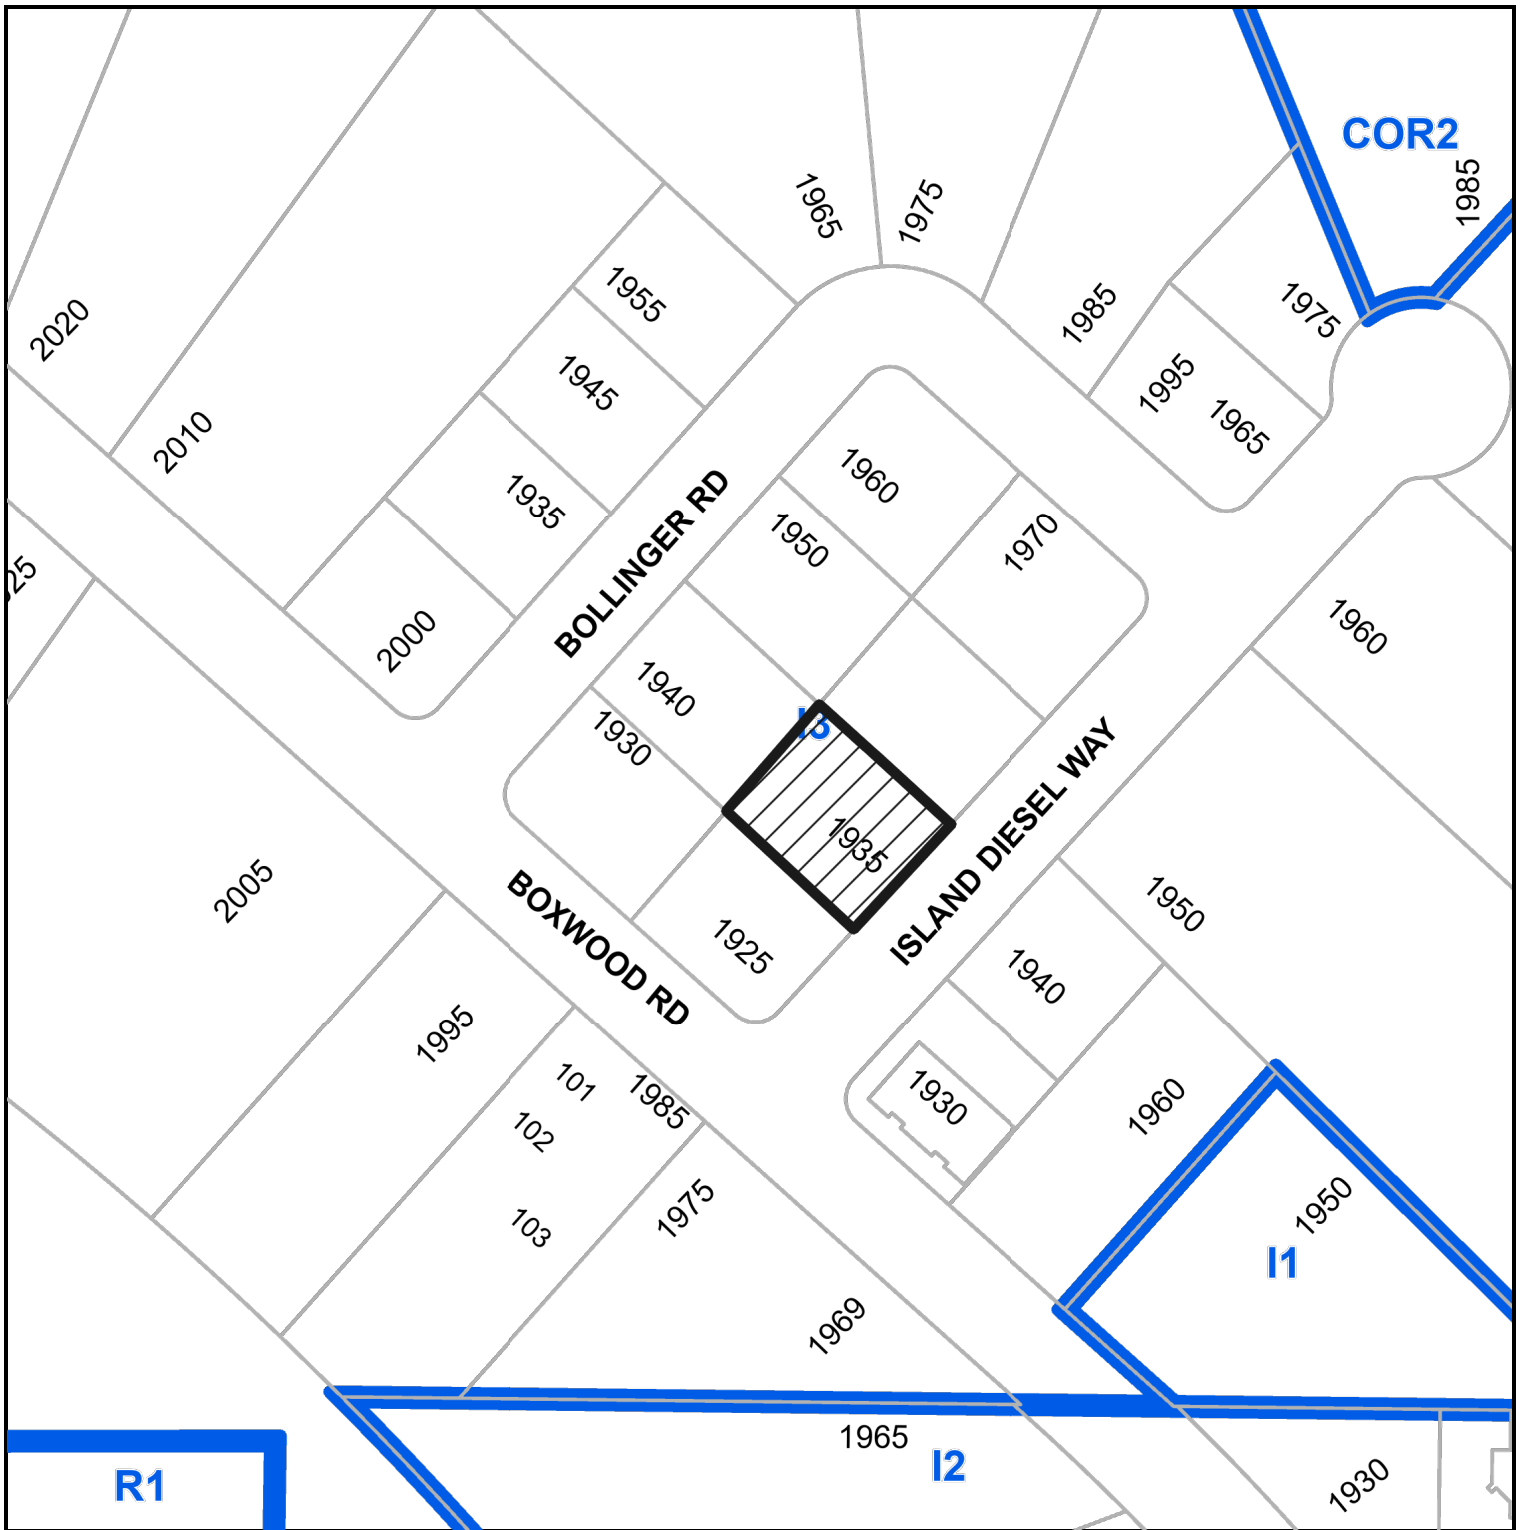

SUBJECT PROPERTY MAP

 1935 ISLAND DIESEL WAY